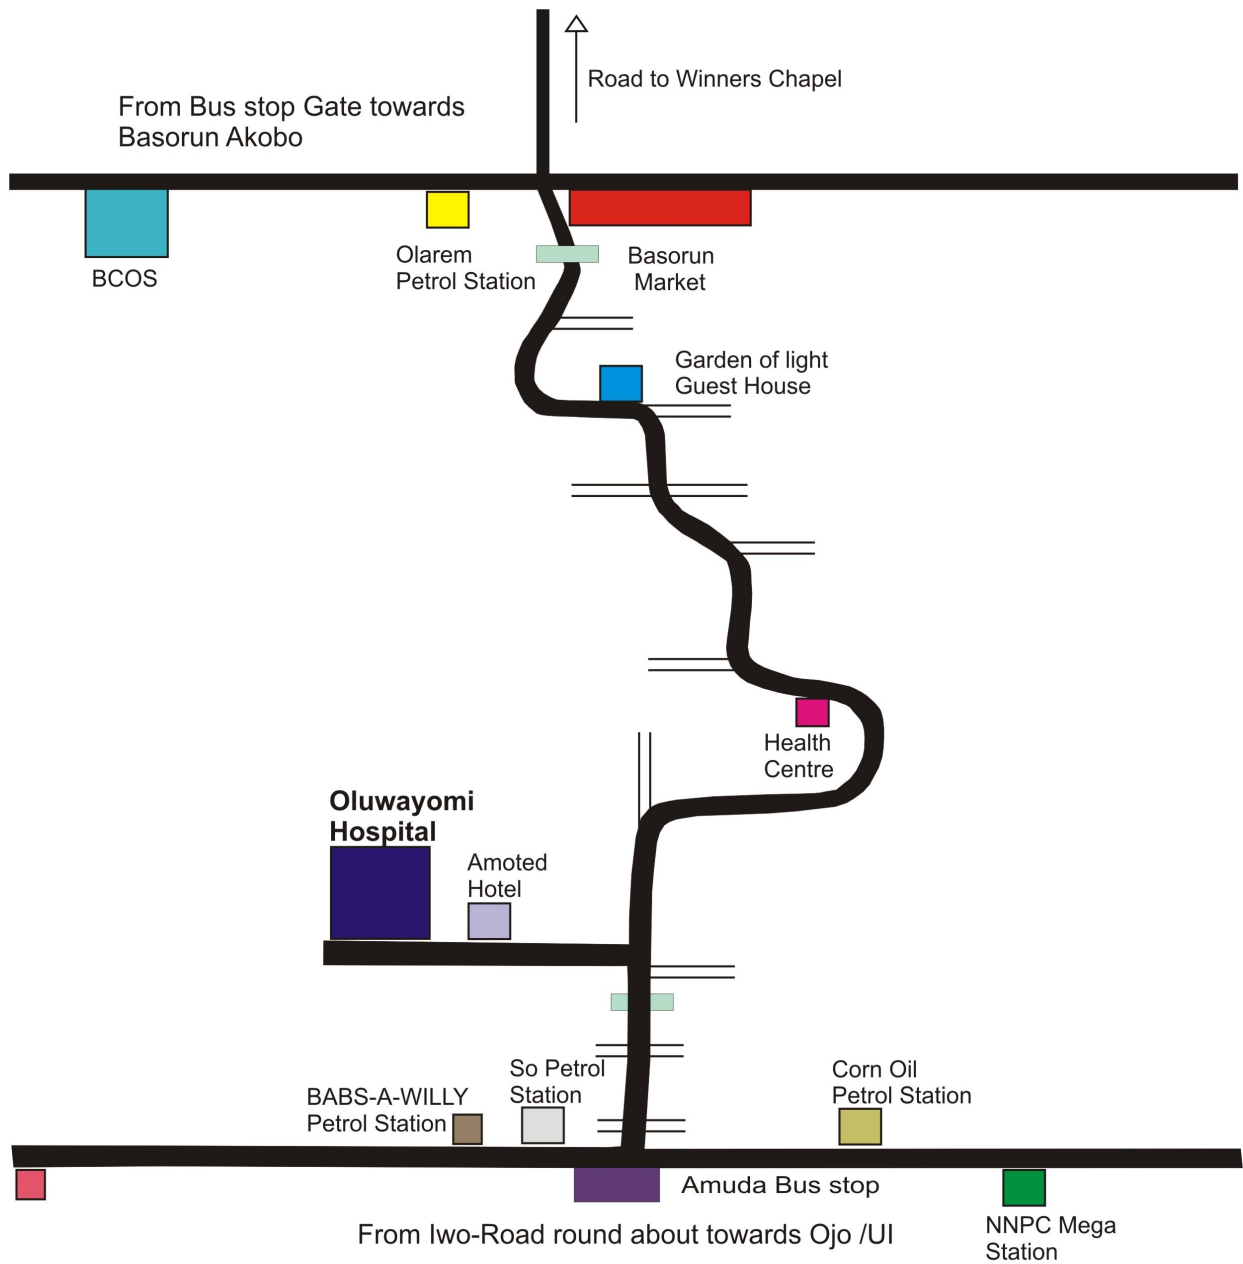

## A descriptive map of Oluwayomi Hospital

This map shows the description of Oluwayomi hospital from two main roads in Ibadan, Bus stop gate /Idiape towards Basorun / Akobo and from Iwo-Road towards Ojo / University of Ibadan  
Please Note: This map is not to scale.